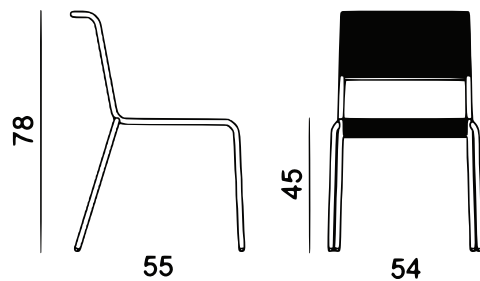

SAGAX

NASSA STRINGS

Sedia con corda nautica e struttura in acciaio, verniciata previo trattamento cataforesi, con e senza braccioli.

Stacking chair with strings, steel frame, painted after a treatment against rust, with or without armrests.

STRUTTURE/FRAME

01-3000

02-6018

03-1012

04-4006

05-5021

06-9016

07-9006