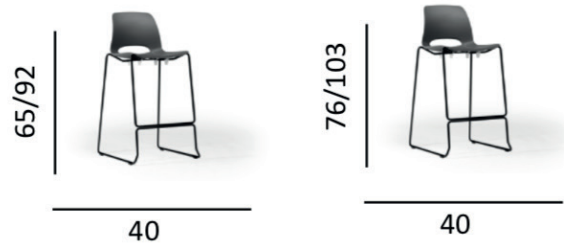

SAGAX

NOVA STOOL

Grazie alle sue linee minimali, eleganti e contemporanee, Nova offre una seduta molto spaziosa a vantaggio del comfort. Perfetta per un utilizzo residenziale o contract. Struttura realizzata in acciaio verniciato e scocca in poliuretano rigido.

The stool is characterized by a modern look and comfort without compromise. Thanks to its lightweight and robust design, the Nova stool is perfect either for contract use and for domestic use. The shell is made in rigid polyurethane and the frame is made in painted steel.

Struttura__ Frame

Cromato lucido crl
Chrome steel crl

10

Scocca in poliuretano__ Polyurethane shell

2002

6003

7021

8014