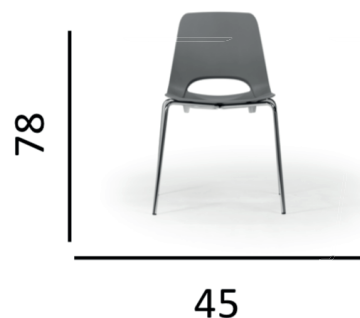

NOVA

Grazie alle sue linee minimali, eleganti e contemporanee, Nova offre una seduta molto spaziosa a vantaggio del comfort. Perfetta per un utilizzo residenziale o contract. Struttura realizzata in acciaio verniciato e scocca in poliuretano rigido.

The chair is characterized by a modern look and comfort without compromise. Thanks to its lightweight and robust design, the Nova chair is perfect either for contract use and for domestic use. The shell is made in rigid polyurethane and the frame is made in painted steel.

Struttura__ Frame

Cromato lucido crl
Chrome steel crl

10

Scocca in poliuretano__ Polyurethane shell

2002

6003

7021

8014