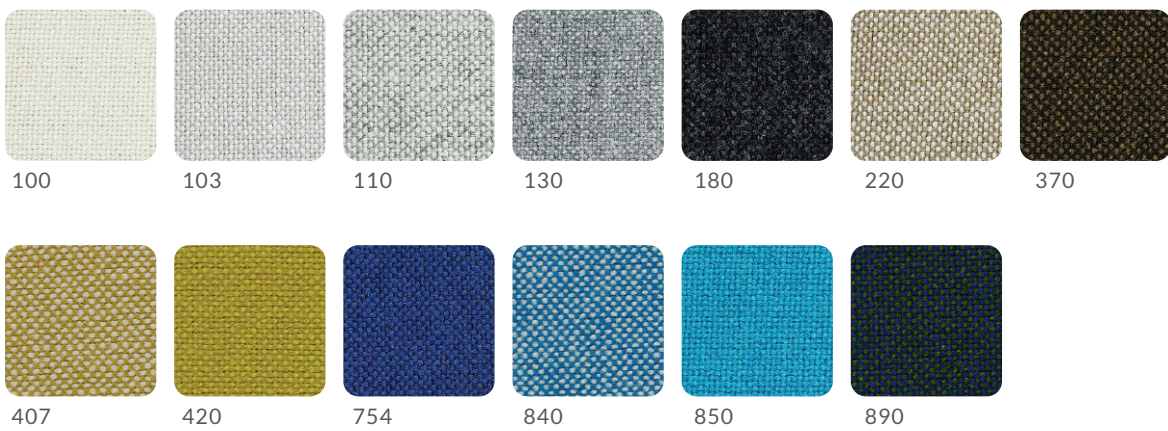

Hallingdal