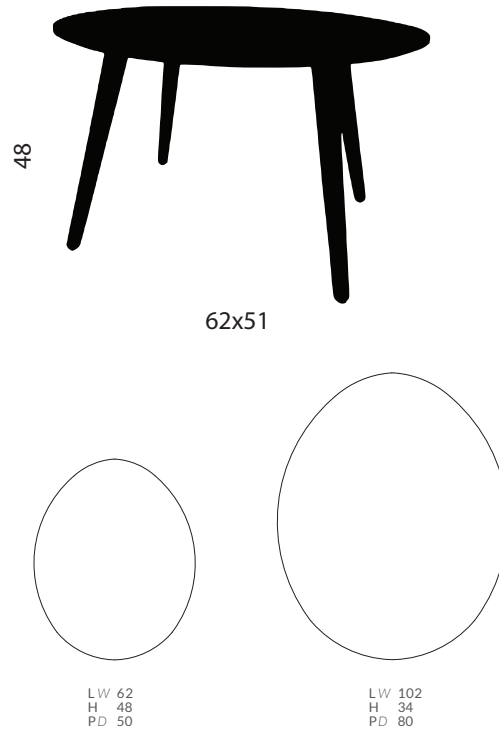

## AZIMUT CEMENT

Tavolino in composito effetto cemento con basamento 4 gambe

Disponibile in due diverse misure.

Table in cement effect composite with 4 legs, base in aged wood.  
Available in two different dimensions.